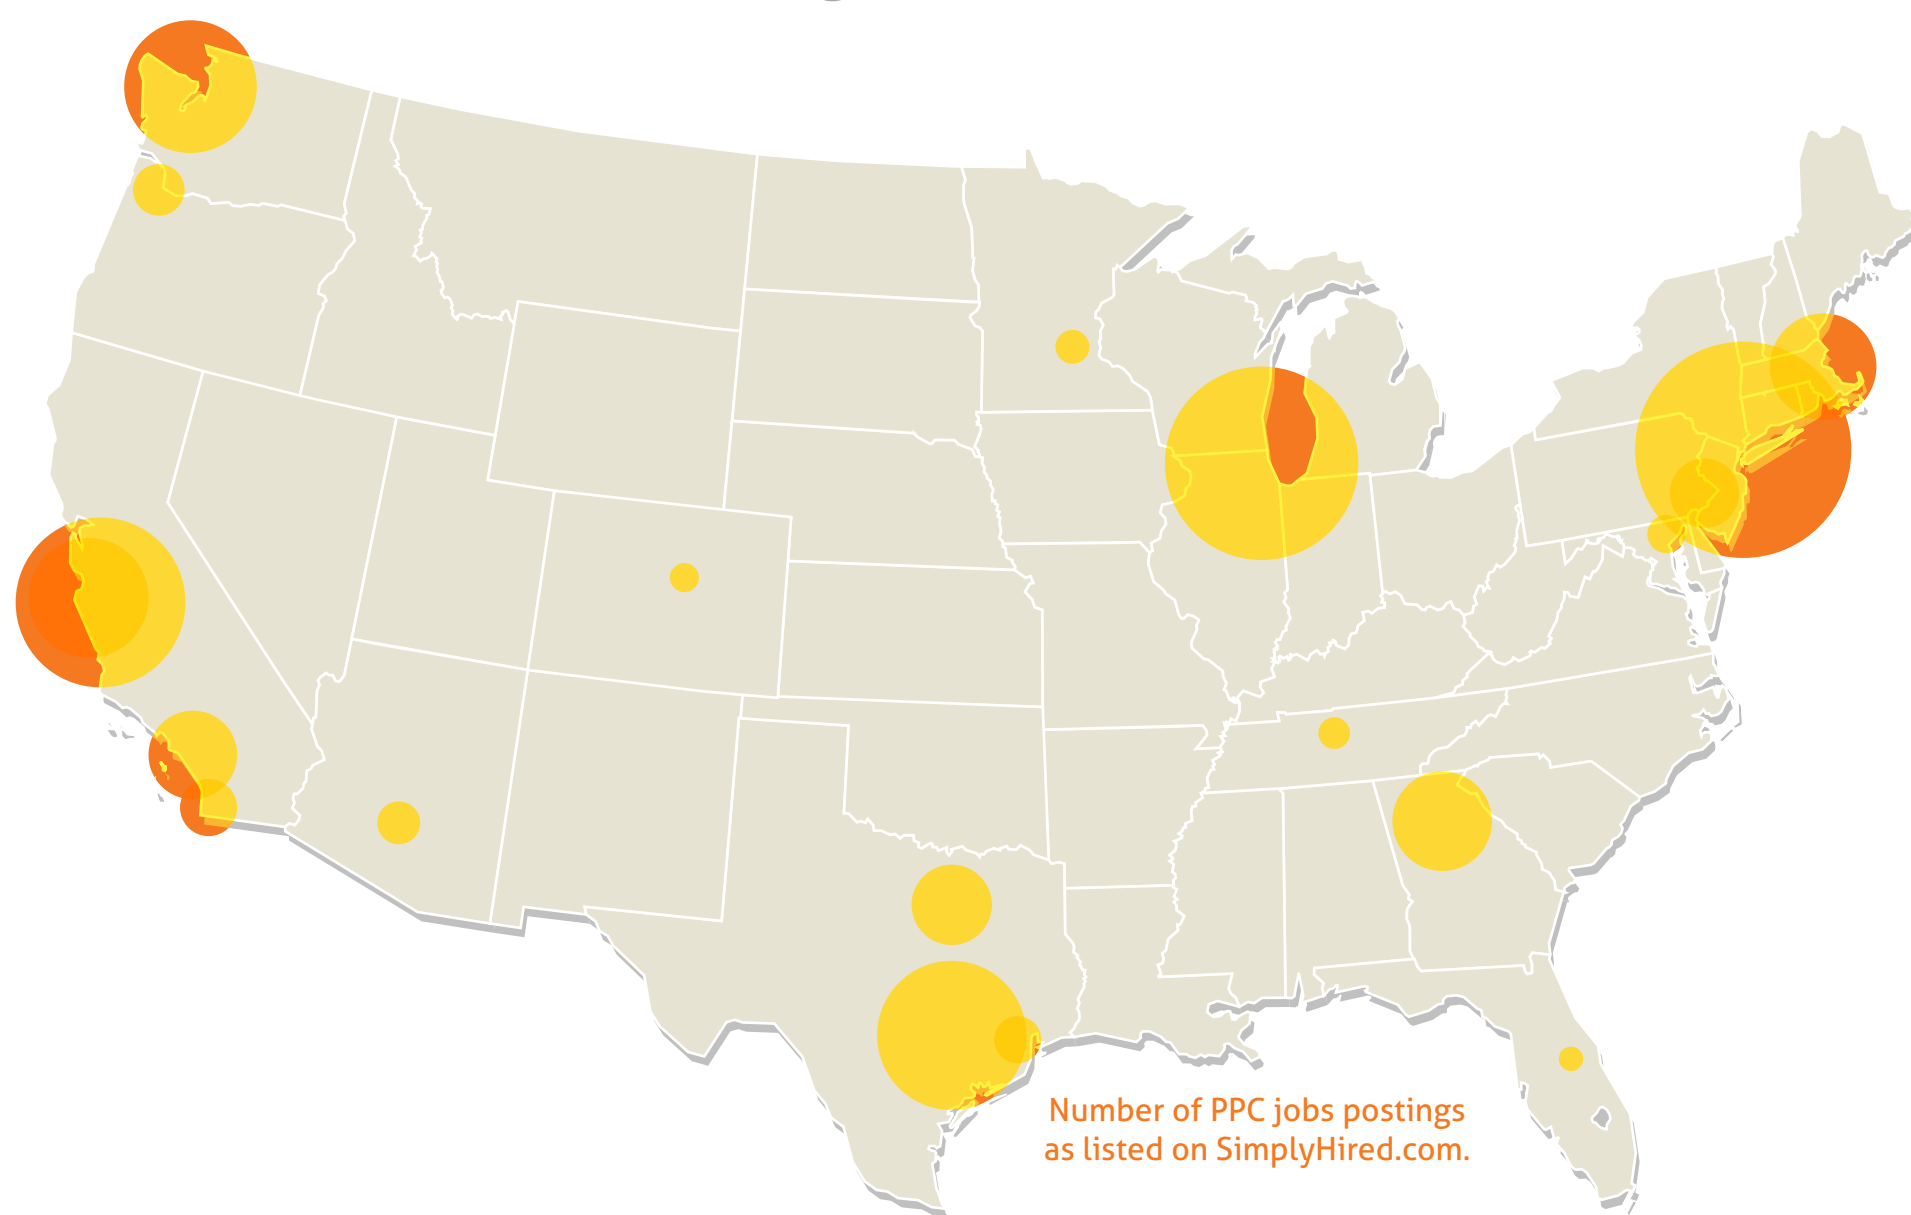

## BREAKDOWN OF PPC JOBS BY LOCATION

- 1 New York, New York
- 2 Chicago, Illinois
- 3 San Jose, California
- 4 Austin, Texas
- 5 Seattle, Washington
- 6 San Francisco, California
- 7 Boston, Massachusetts
- 8 Atlanta, Georgia
- 9 Los Angeles, California
- 10 Dallas, Texas
- 11 Philadelphia, Pennsylvania
- 12 San Diego, California
- 13 Portland, Oregon
- 14 Houston, Texas
- 15 Phoenix, Arizona
- 16 Baltimore, Maryland
- 17 Minneapolis, Minnesota
- 18 Nashville, Tennessee
- 19 Denver, Colorado
- 20 Orlando, Florida

Number of PPC jobs postings as listed on SimplyHired.com.